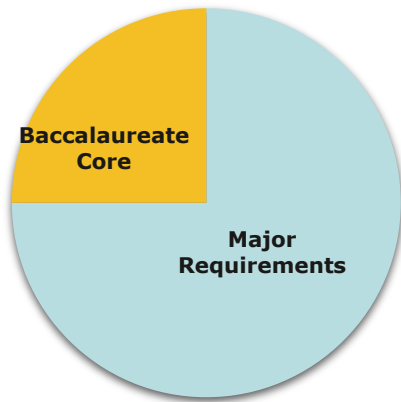

TRANSFER GUIDE FOR OREGON STATE UNIVERSITY

Major Offered At:

CORVALLIS

**Blue Mountain
Community College**

Forest Engineering Major

Forest Engineers are the technical backbone of all forest operations, providing the skills and knowledge required to implement complex forest and natural resource operations. This program emphasizes analytical skills required for evaluating engineering

Systems, integrating the mechanical and economic requirements of forest operations with the biological requirements of the forest and the need to protect soil and water resources.

Your Bachelor's Degree (BS) in Forest Engineering

- A minimum of 192 credits are required for graduation; 60 must be upper division (300 and 400-level courses).
- A maximum of 135 credits earned at a community college may be applied toward a bachelor's degree at OSU.
- Only courses with letter prefixes and numbers above 100 are accepted.
- Six months of work experience related to the field
- Meet admission criteria for Forest Engr Pro-School (minimum grades of C in all major courses and 2.25 GPA in major courses)
- forestry.oregonstate.edu/undergraduate-programs/fe/forest-engineering

Courses Required for Forest Engineering Major

FE Major Requirements – Years 1 & 2	BMCC Course	OSU Course	Notes
Civil & Construction Engr Graphics & Design		CCE 201	
Chemistry for Engineering Majors	CH 221 substitutes	CH 201	Available online at OSU
Public Speaking or Argument & Critical Discourse	COM 111Z	COMM 111Z or COMM 114	Available online at OSU Available online at OSU
Intro to Microeconomics	EC 201	ECON 201	Available online at OSU
Statics	ENGR 231	ENGR 211	Available online at OSU
Dynamics	ENGR 261	ENGR 212	Available online at OSU
Strength of Materials	ENGR 235	ENGR 213	Available online at OSU
Intro to Forest Engineering		FE 101	
Forest Engineering Problem-Solving & Tech		FE 102	
Forest Surveying		FE 208	Available online at OSU
GIS and Forest Engineering Applications		FE 257	Available online at OSU
Intro to Forestry		FOR 111	Available online at OSU
Forest Biology	BI 124	FES 240	Available online at OSU
Dendrology		FES 241	Available online at OSU
Differential Calculus	MTH 251	MTH 251	Available online at OSU
Integral Calculus	MTH 252	MTH 252	Available online at OSU
Vector Calculus	MTH 254	MTH 254	Available online at OSU
Applied Differential Equations	MTH 256	MTH 256	Available online at OSU
General Physics with Calculus I	PHY 211	PH 211	
General Physics with Calculus II	PHY 212	PH 212	
Soil Science		SOIL 205	
Forest Soils Lab		FOR 206	
Principles of Statistics	STAT 243Z	ST 243Z	Available online at OSU
English Composition I	WR 121Z	WR 121Z	Available online at OSU
Technical Writing	WR 227Z	WR 227Z	Available online at OSU

FE Major Requirements – Years 3 & 4	BMCC Course	OSU Course	Notes